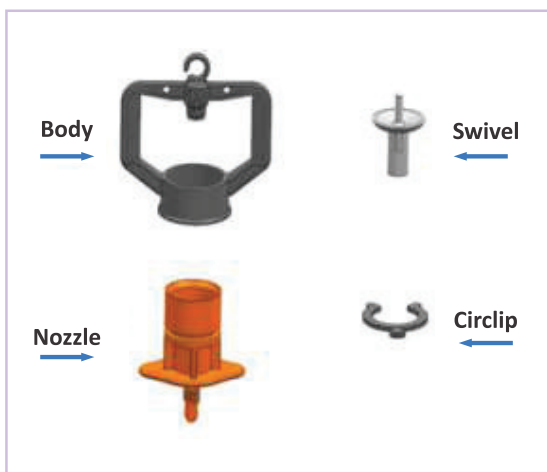

Aquatuff Excel

AQ - 206

Features & Specifications

- Self tapping connection
- Excellent distribution uniformity.
- Range of operating Pressure: 1.0 - 2.5kg/cm²
- Flow Rate Range: 37 - 177 LPH
- **Installed in the ground on stake or hang it by wire.**
- Recommended Spacing 3x3, 3.5x3.5 ,4x4 & 4.5 x 4.5 m.
- Excellent material achieves high wear resistant and trouble free swivel rotation.
- Insect proof design
- **Optional trunk protector to protect the plant trunk from wetting, restricting fungus, algae growth.**
- Specially designed Circlip to easily open micro sprinkler for cleaning by the end user.
- Excellent gripping of self tapping connection with 4x7mm PVC tube
- UV & Chemical Resistant material.

Flow Constant & Exponent

Nozzle Size /Color	Q(l/h) = K*P (meters) ^x	
	K	X
1.0mm	11.7	0.5
1.2mm	16.4	0.5
1.4mm	22.8	0.5
1.5mm	25.9	0.5
1.8mm	35.4	0.5

Assembly/Exploded View

Parts	Parts Description	Material
1	Body	POM
2	Swivel Gray	Filled Nylon
3	Circlip	POM
4	Nozzle	POM

Aquatuff Excel

AQ - 206

Applications

- For irrigation of tree plantation of large root volumes, fruit trees, orchards etc.
- For irrigation of widely spaced plants upto 4x4m spacing.

Nozzle Size	Color Code	Pressure (bar)	Flow Rate	Wetted Dia. (m)	Precipitation Rate (mm/hr)/Spacings (m)			
					3.0x3.0	3.5x3.5	4.0x4.0	4.5x4.5
1.0mm	Brown	1.0	37	5.5	4.1	3.0	2.3	1.8
		1.5	45	6.0	5.0	3.7	2.8	2.2
		2.0	52	7.0	5.8	4.2	3.3	2.6
		2.5	59	7.0	6.6	4.8	3.7	2.9
1.2mm	Grey	1.0	52	6.5	5.8	4.2	3.3	2.6
		1.5	64	7.2	7.1	5.2	4.0	3.2
		2.0	74	7.7	8.2	6.0	4.6	3.7
		2.5	82	8.4	9.1	6.7	5.1	4.0
1.4mm	Green	1.0	72	6.5	8.0	5.9	4.5	3.6
		1.5	88	7.5	9.8	7.2	5.5	4.3
		2.0	102	8.0	11.3	8.3	6.4	5.0
		2.5	114	8.8	12.7	9.3	7.1	5.6
1.5mm	Orange	1.0	82	7.0	9.1	6.7	5.1	4.0
		1.5	100	8.0	11.1	8.2	6.3	4.9
		2.0	116	8.7	12.9	9.5	7.3	5.7
		2.5	130	9.3	14.4	10.6	8.1	6.4
1.8mm	Black	1.0	112	7.0	12.4	9.1	7.0	5.5
		1.5	137	8.0	15.2	11.2	8.6	6.8
		2.0	158	9.0	17.6	12.9	9.9	7.8
		2.5	177	9.7	19.0	16.7	11.1	8.7