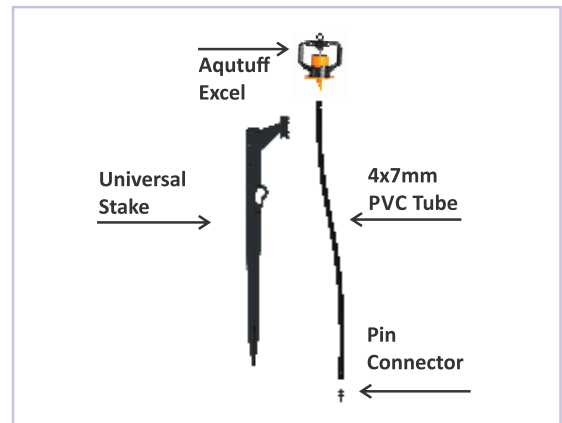

Aquatuff Excel

AQ - 206

Features & Specifications

- Self tapping connection
- Excellent distribution uniformity.
- Range of operating Pressure: 1.0 - 2.5kg/cm²
- Flow Rate Range: 37 - 177 LPH
- **Installed in the ground on stake or hang it by wire.**
- Recommended Spacing 3x3, 3.5x3.5 ,4x4 & 4.5 x 4.5 m.
- Excellent material achieves high wear resistant and trouble free swivel rotation.
- Insect proof design
- **Optional trunk protector to protect the plant trunk from wetting, restricting fungus, algae growth.**
- Specially designed Circlip to easily open micro sprinkler for cleaning by the end user.
- Excellent gripping of self tapping connection with 4x7mm PVC tube
- UV & Chemical Resistant material.

Flow Constant & Exponent

Nozzle Size /Color	Q(l/h) = K*P (meters) ^x	
	K	X
1.0mm	11.7	0.5
1.2mm	16.4	0.5
1.4mm	22.8	0.5
1.5mm	25.9	0.5
1.8mm	35.4	0.5

Assembly/Exploded View

Parts	Parts Description	Material
1	Body	POM
2	Swivel Gray	Filled Nylon
3	Circlip	POM
4	Nozzle	POM

Aquatuff Excel

AQ - 206

Applications

- For irrigation of tree plantation of large root volumes, fruit trees, orchards etc.
- For irrigation of widely spaced plants upto 4x4m spacing.

Nozzle Size	Color Code	Pressure (bar)	Flow Rate	Wetted Dia. (m)	Precipitation Rate (mm/hr)/Spacings (m)			
					3.0x3.0	3.5x3.5	4.0x4.0	4.5x4.5
1.0mm	Brown	1.0	37	5.5	4.1	3.0	2.3	1.8
		1.5	45	6.0	5.0	3.7	2.8	2.2
		2.0	52	7.0	5.8	4.2	3.3	2.6
		2.5	59	7.0	6.6	4.8	3.7	2.9
1.2mm	Grey	1.0	52	6.5	5.8	4.2	3.3	2.6
		1.5	64	7.2	7.1	5.2	4.0	3.2
		2.0	74	7.7	8.2	6.0	4.6	3.7
		2.5	82	8.4	9.1	6.7	5.1	4.0
1.4mm	Green	1.0	72	6.5	8.0	5.9	4.5	3.6
		1.5	88	7.5	9.8	7.2	5.5	4.3
		2.0	102	8.0	11.3	8.3	6.4	5.0
		2.5	114	8.8	12.7	9.3	7.1	5.6
1.5mm	Orange	1.0	82	7.0	9.1	6.7	5.1	4.0
		1.5	100	8.0	11.1	8.2	6.3	4.9
		2.0	116	8.7	12.9	9.5	7.3	5.7
		2.5	130	9.3	14.4	10.6	8.1	6.4
1.8mm	Black	1.0	112	7.0	12.4	9.1	7.0	5.5
		1.5	137	8.0	15.2	11.2	8.6	6.8
		2.0	158	9.0	17.6	12.9	9.9	7.8
		2.5	177	9.7	19.0	16.7	11.1	8.7