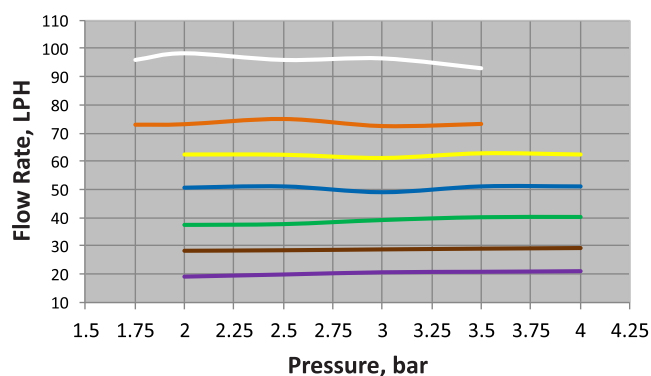

Flow Rate Vs Pressure

*Tested at 25cm high above ground

E-mail: contactus@automatworld.com
Website: www.automatworld.com

Creating a Green World™