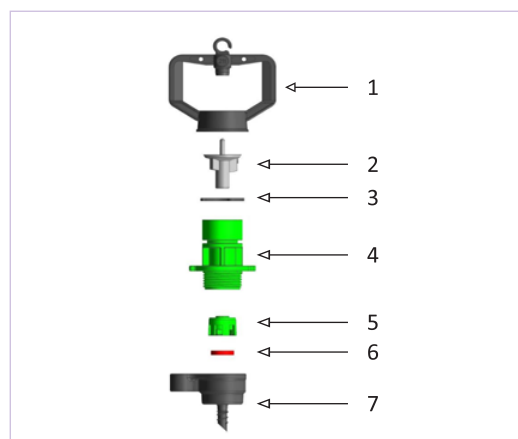

## Features

- Constant Flow between 2 to 4 kg/cm<sup>2</sup> pressure.
- Flow Rate: 20, 28, 39, 50, 62, 72, 95 LPH.
- Range of operating Pressure:  
20, 28, 39, 50, 62 LPH: 2 - 4 kg/cm<sup>2</sup>  
72 and 95 LPH: 1.75 - 3.5 kg/cm<sup>2</sup>
- **Installed in the ground on stake or hang it by wire.**
- Recommended Spacing: 3x3, 3.5x3.5 & 4x4m
- Two Stage wetted diameter control.
- Insect proof design.
- Excellent distribution uniformity.
- **Optional trunk protector to protect the plant trunk from wetting, restricting fungus, algae growth.**
- Quick thread & push fit adopter connection.
- 4x7mm PE/PVC tube.
- UV & Chemical Resistant material.

## Assembly/Exploded View

Parts	Parts Description	Material
1	Body	POM
2	Swivel Grey	FILLED NYLON
3	Circlip	POM
4	Nozzle	POM
5	Nozzle Bottom	POM
6	Seal	Silicon
7	Adopter	POM

## Performance Chart

Nozzle Color	Nozzle Size (mm)	Flow Rate (LPH)	Swivel Color (Grey)		Swivel Color (Black)	
			Short Diameter		Large Diameter	
			1 <sup>st</sup> Stage	2 <sup>nd</sup> Stage	1 <sup>st</sup> Stage	2 <sup>nd</sup> Stage
Purple	0.8mm	20	1.2	3.5	1.6	4.5
Brown	0.94mm	28	1.2	4.0	1.6	5.0
Green	1.05mm	39	1.4	4.0	2.0	6.0
Blue	1.15mm	50	1.6	4.5	2.0	6.5
Yellow	1.25mm	62	1.6	4.6	2.0	7.0
Orange	1.35mm	72	1.8	4.8	2.0	7.2
White	1.6mm	95	2.0	5.2	2.2	7.5

## Connections Available

Quick Threaded Type

Threaded Type

Push-Fit Type

AQ-206PC

Trunk Protector

4x7mm  
PVC Tube

Universal Stake