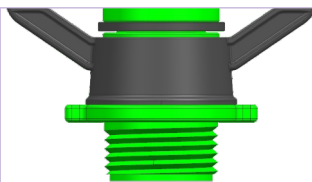

## Applications

- For Uniform irrigation of orchard, vineyards, nursery & undertree where undulating terrain and long lateral lengths are challenging.

Specially designed Circlip for easy opening of micro sprinkler for cleaning by the end user.

## Connections Available

Quick Threaded Type

Threaded Type

Push-Fit Type

AQ-206PC

Trunk Protector

4x7mm  
PVC Tube

Universal Stake